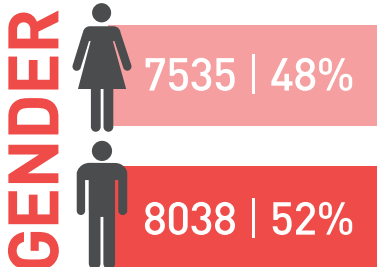

WARWICKSHIRE
COLLEGE
GROUP

STATS AND FIGURES

Students 15,573

ALL STUDENTS
(FURTHER EDUCATION)
92.4%
PASS RATE

A LEVELS
98.4%
overall
pass rate

A-LEVELS

A-LEVELS

100%
PASS RATE

IN ALL
SUBJECTS
AT RUGBY

100%
PASS RATE

IN 16
SUBJECTS AT
LEAMINGTON

353 INTERNATIONAL STUDENTS

97%

OF OUR
HIGHER EDUCATION
GRADUATES
ARE EMPLOYED
OR CONTINUING IN
THEIR STUDIES

TYPE OF STUDY

97%
OF OUR STUDENTS
WOULD RECOMMEND US