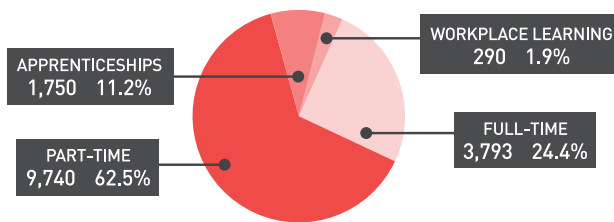

IN ALL
SUBJECTS
AT RUGBY

100%
PASS RATE

IN 16
SUBJECTS AT
LEAMINGTON

353 INTERNATIONAL STUDENTS

97%

OF OUR
HIGHER EDUCATION
GRADUATES
ARE EMPLOYED
OR CONTINUING IN
THEIR STUDIES

TYPE OF STUDY

97%
OF OUR STUDENTS
WOULD RECOMMEND US

LEVEL OF STUDY

**OUTSTANDING
APPRENTICESHIP
SUCCESS RATE:**

WARWICKSHIRE
COLLEGE GROUP

» **80%**

NATIONAL
AVERAGE

» **69%**

90% OF STUDENTS SAY their tutors help them get the skills needed to get a job

EMPLOYERS SCORED US 8.8/10
RECOMMENDING US TO ANOTHER EMPLOYER