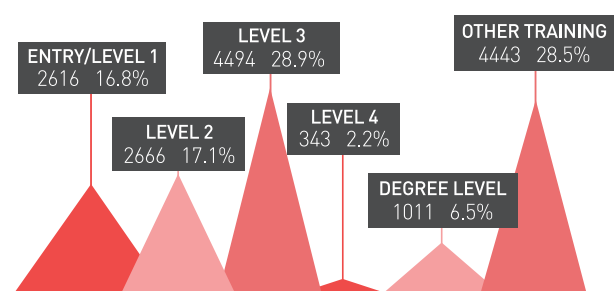

WARWICKSHIRE
COLLEGE
GROUP

STATS AND FIGURES

Students 15,573

ALL STUDENTS
(FURTHER EDUCATION)
92.4%
PASS RATE

A LEVELS
98.4%
overall
pass rate

A-LEVELS

A-LEVELS

100%
PASS RATE

IN ALL
SUBJECTS
AT RUGBY

100%
PASS RATE

IN 16
SUBJECTS AT
LEAMINGTON

353 INTERNATIONAL STUDENTS

97%

OF OUR
HIGHER EDUCATION
GRADUATES
ARE EMPLOYED
OR CONTINUING IN
THEIR STUDIES

TYPE OF STUDY

97%
OF OUR STUDENTS
WOULD RECOMMEND US

LEVEL OF STUDY

**OUTSTANDING
APPRENTICESHIP
SUCCESS RATE:**

WARWICKSHIRE
COLLEGE GROUP

» **80%**

NATIONAL
AVERAGE

» **69%**

90% OF STUDENTS SAY their tutors help them get the skills needed to get a job

EMPLOYERS SCORED US 8.8/10
RECOMMENDING US TO ANOTHER EMPLOYER