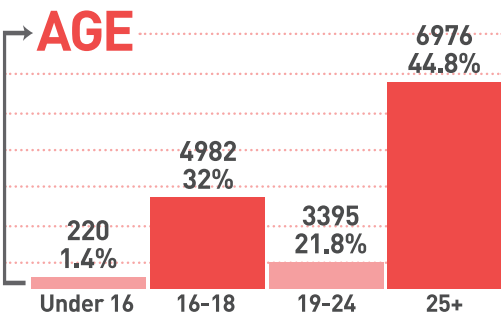

WARWICKSHIRE
COLLEGE
GROUP

STATS AND FIGURES

Students 15,573

ALL STUDENTS
(FURTHER EDUCATION)
92.4%
PASS RATE

A LEVELS
98.4%
overall
pass rate

A-LEVELS

A-LEVELS

100%
PASS RATE

IN ALL
SUBJECTS
AT RUGBY

100%
PASS RATE

IN 16
SUBJECTS AT
LEAMINGTON

353 INTERNATIONAL STUDENTS

97%

OF OUR
HIGHER EDUCATION
GRADUATES
ARE EMPLOYED
OR CONTINUING IN
THEIR STUDIES

TYPE OF STUDY

97%
OF OUR STUDENTS
WOULD RECOMMEND US