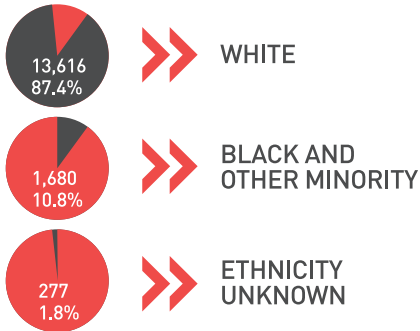

ETHNICITY

WHERE OUR STUDENTS LIVE

WARWICKSHIRE		9,246 | 59.4%
OTHER COUNTIES		2,051 | 13.2%
WEST MIDLANDS		2,253 | 14.5%
WORCESTERSHIRE		857 | 5.5%
NORTHAMPTONSHIRE		626 | 4.0%
OXFORDSHIRE		329 | 2.1%
LEICESTERSHIRE		211 | 1.3%

PERCENTAGE OF OUR STUDENTS...

that went directly into employment or further and higher education

AGRICULTURE, COUNTRYSIDE AND EQUINE

88%

CONSTRUCTION

92 PERCENT

IT AND BUSINESS

93%

ENGINEERING

94%

VISUAL ARTS & PERFORMANCE

94%

SPORT AND PUBLIC SERVICES

97%

HORTICULTURE

89%

ANIMAL WELFARE & VETERINARY CARE

90%

HAIR AND BEAUTY

89%